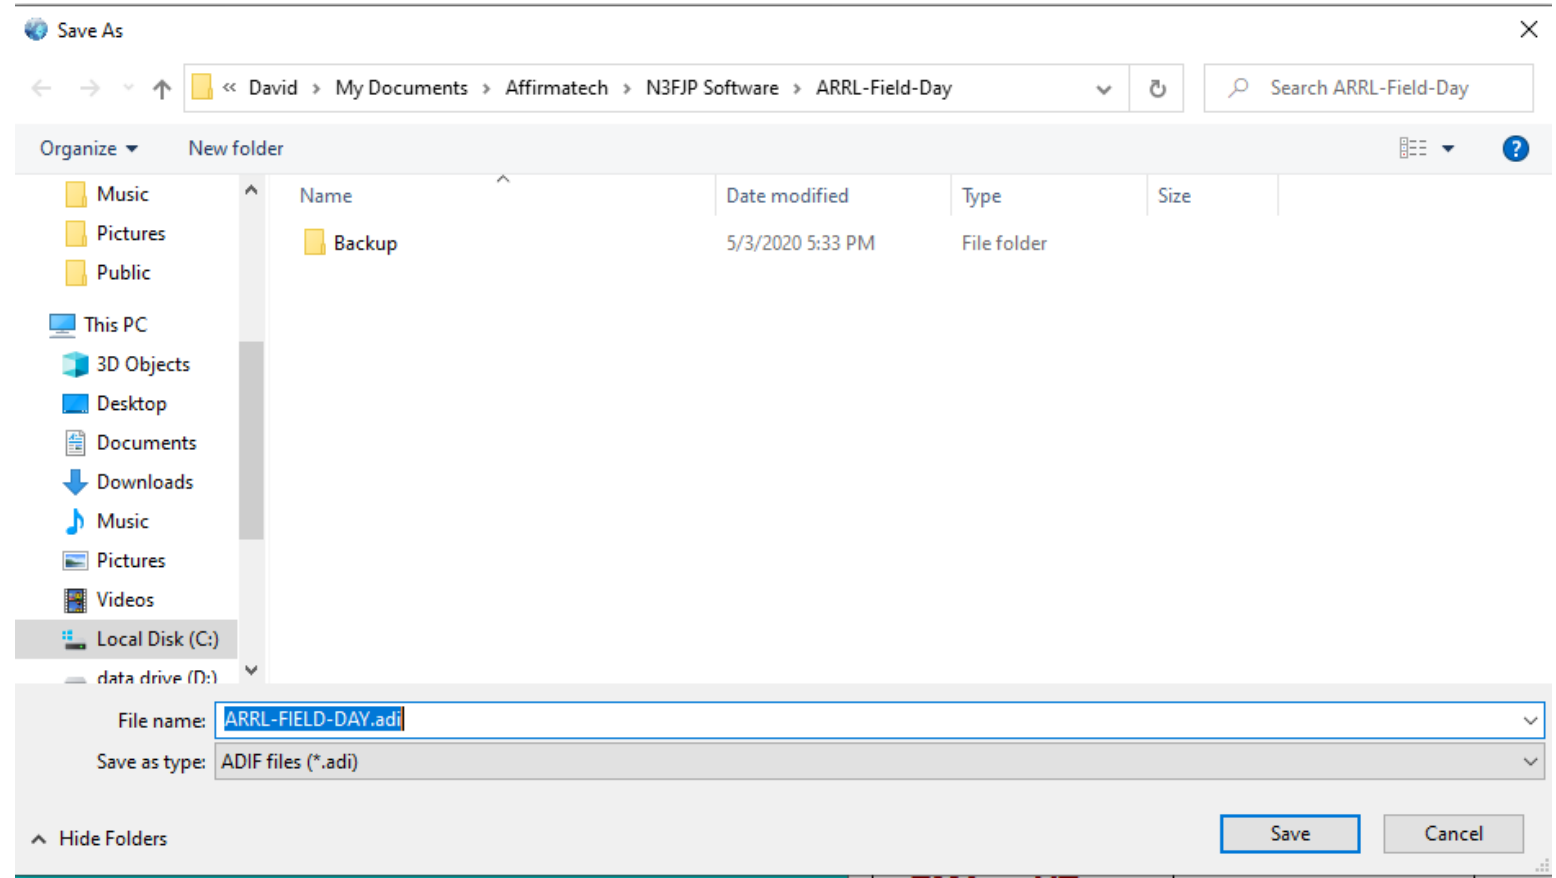

Field Day 2020

Fd is over and you need to upload your logs. Export your adif file to import to your logging program.